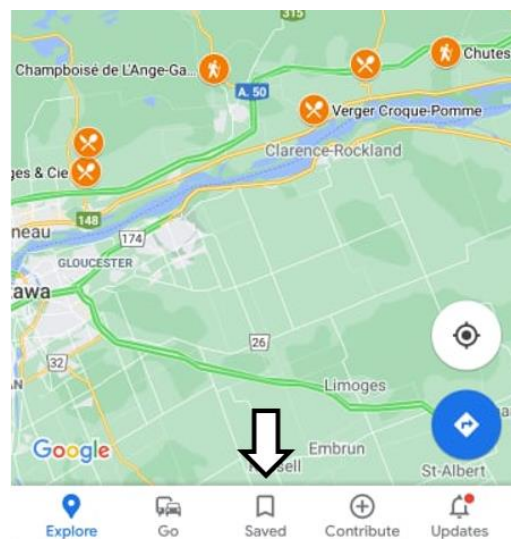

The Fall Strolls maps right in your Google Maps app!

1

Click on the star to the right of the title of the map when viewing it on your cell phone;

2

Open your Google Maps app and click on the Saved tab;

3 Click on the Maps button;

4 Select the map of your choice and embark on a Fall Strolls journey!

PARTNERS

**Croquez
l'Outaouais!**

OUTAOUAIS
outaouaistourism.com