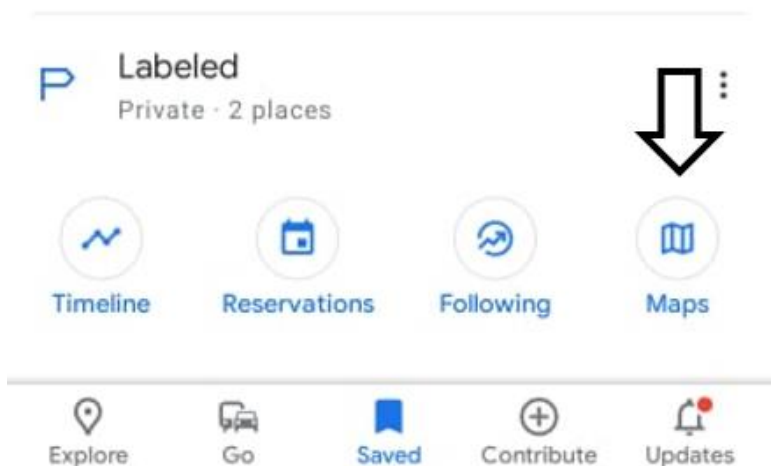

The Fall Strolls maps right in your Google Maps app!

1

Click on the star to the right of the title of the map when viewing it on your cell phone;

2

Open your Google Maps app and click on the Saved tab;

3 Click on the Maps button;