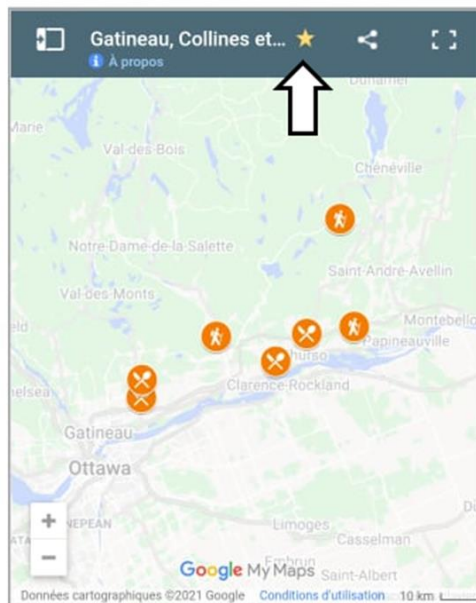

The Fall Strolls maps right in your Google Maps app!

1

Click on the star to the right of the title of the map when viewing it on your cell phone;

2

Open your Google Maps app and click on the Saved tab;

3 Click on the Maps button;

4 Select the map of your choice and embark on a Fall Strolls journey!

PARTNERS

**Croquez
l'Outaouais!**

OUTAOUAIS
outaouaistourism.com